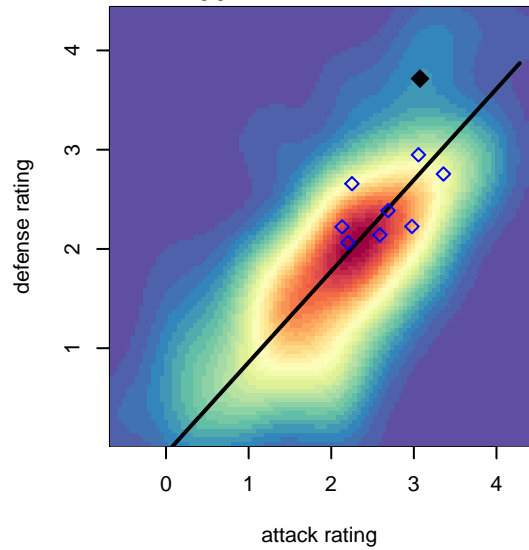

Venues played:  
2017 Oswego Nike Cup Silver U15  
2017 PSPL WNPL U15

**HSC GPS Oregon G03**  
Dots are actual minus expected GF (blue circles) and GA (red triangles).  
Blue line is smoothed change in attack strength. Red is smoothed change in defense strength.

**attack and defense variance (black dot)  
relative to other teams  
and top 10 in region**

**attack and defense rating  
relative to others at age  
and all opponents in last 13 months**

**Performance relative to 13 month average**