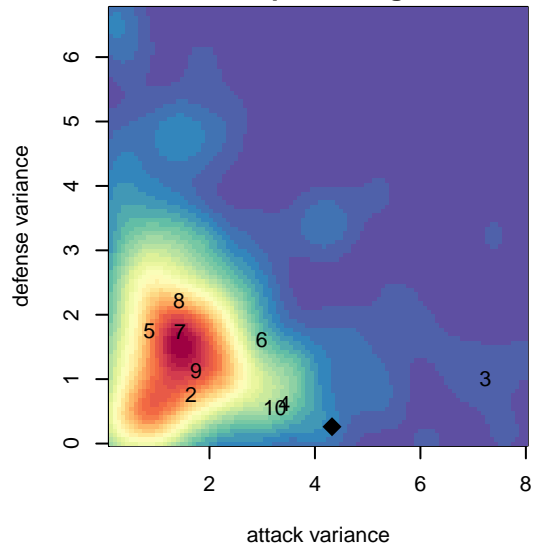

# HSC GPS Oregon G03

Hillsboro Soccer Club  
Hillsboro, OR  
G03 total strength=1780  
attack=21.63 defense=41.1  
fall league = PSPL WNPL U15

alt names used:  
GLOBAL PREMIER SOCCER OREGON HSC  
GPS Oregon 03G NPL

Venues played:  
2017 Oswego Nike Cup Silver U15  
2017 PSPL WNPL U15

**HSC GPS Oregon G03**  
Dots are actual minus expected GF (blue circles) and GA (red triangles).  
Blue line is smoothed change in attack strength. Red is smoothed change in defense strength.

**attack and defense variance (black dot)  
relative to other teams  
and top 10 in region**

**attack and defense rating  
relative to others at age  
and all opponents in last 13 months**

**Performance relative to 13 month average**