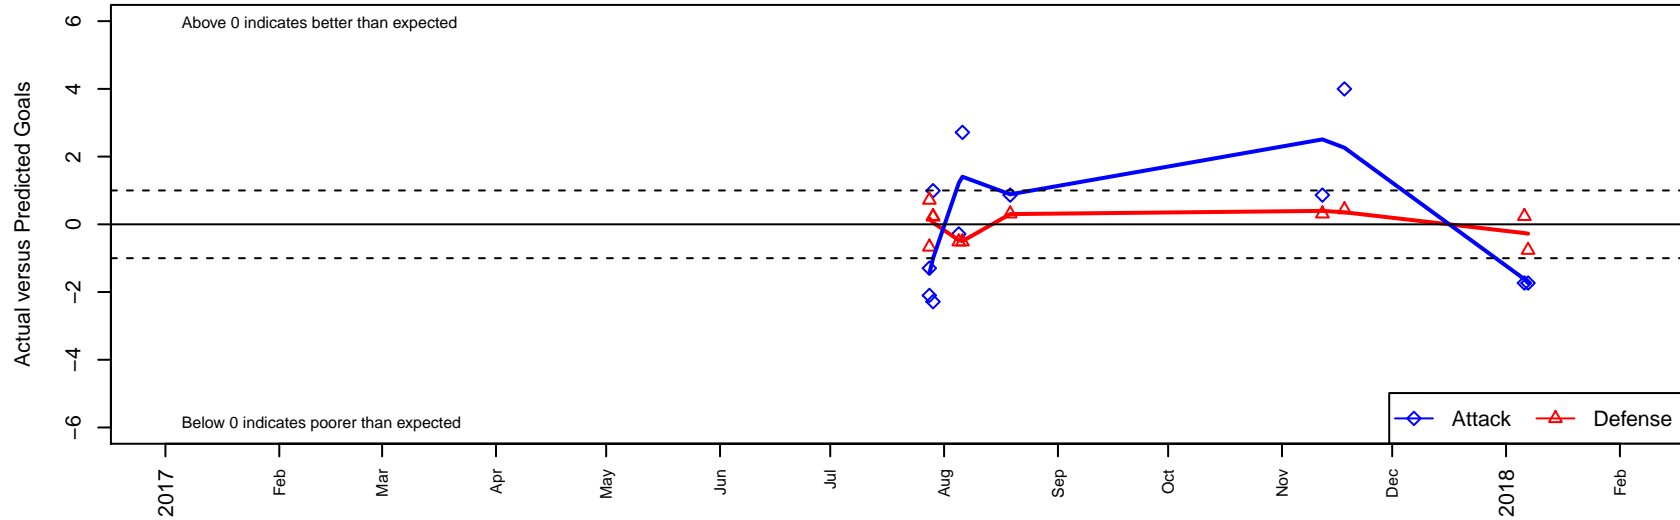

# HSC GPS Oregon G03

Hillsboro Soccer Club  
Hillsboro, OR  
G03 total strength=1780  
attack=21.63 defense=41.1  
fall league = PSPL WNPL U15

alt names used:  
GLOBAL PREMIER SOCCER OREGON HSC  
GPS Oregon 03G NPL

Venues played:  
2017 Oswego Nike Cup Silver U15  
2017 PSPL WNPL U15

**HSC GPS Oregon G03**  
Dots are actual minus expected GF (blue circles) and GA (red triangles).  
Blue line is smoothed change in attack strength. Red is smoothed change in defense strength.

**attack and defense variance (black dot)  
relative to other teams  
and top 10 in region**

**attack and defense rating  
relative to others at age  
and all opponents in last 13 months**

**Performance relative to 13 month average**