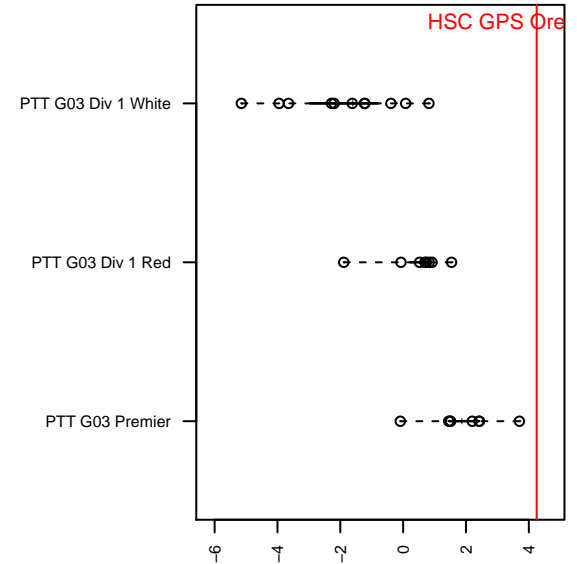

Venues played:  
2017 Oswego Nike Cup Silver U15  
2017 PSPL WNPL U15

**HSC GPS Oregon G03**  
Dots are actual minus expected GF (blue circles) and GA (red triangles).  
Blue line is smoothed change in attack strength. Red is smoothed change in defense strength.

**attack and defense variance (black dot)  
relative to other teams  
and top 10 in region**

**attack and defense rating  
relative to others at age  
and all opponents in last 13 months**

**Performance relative to 13 month average**